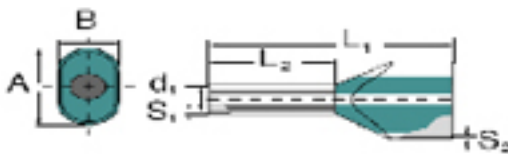

Connecting elements
H1,5/20 ZH R

Weidmüller Interface GmbH & Co. KG
Klingenbergstraße 16
D-32758 Detmold
Germany
Fon: +49 5231 14-0
Fax: +49 5231 14-292083
www.weidmueller.com

- supplied loose in poly-bag
- Weidmüller colour code
- DIN colour code

General ordering data

Type	H1,5/20 ZH R
Order No.	9037300000
Version	Wire end ferrule, Twin wire-end ferrule, 15 mm, 12 mm, Red
GTIN (EAN)	4008190492779
Qty.	500 pc(s).
Packaging	loose